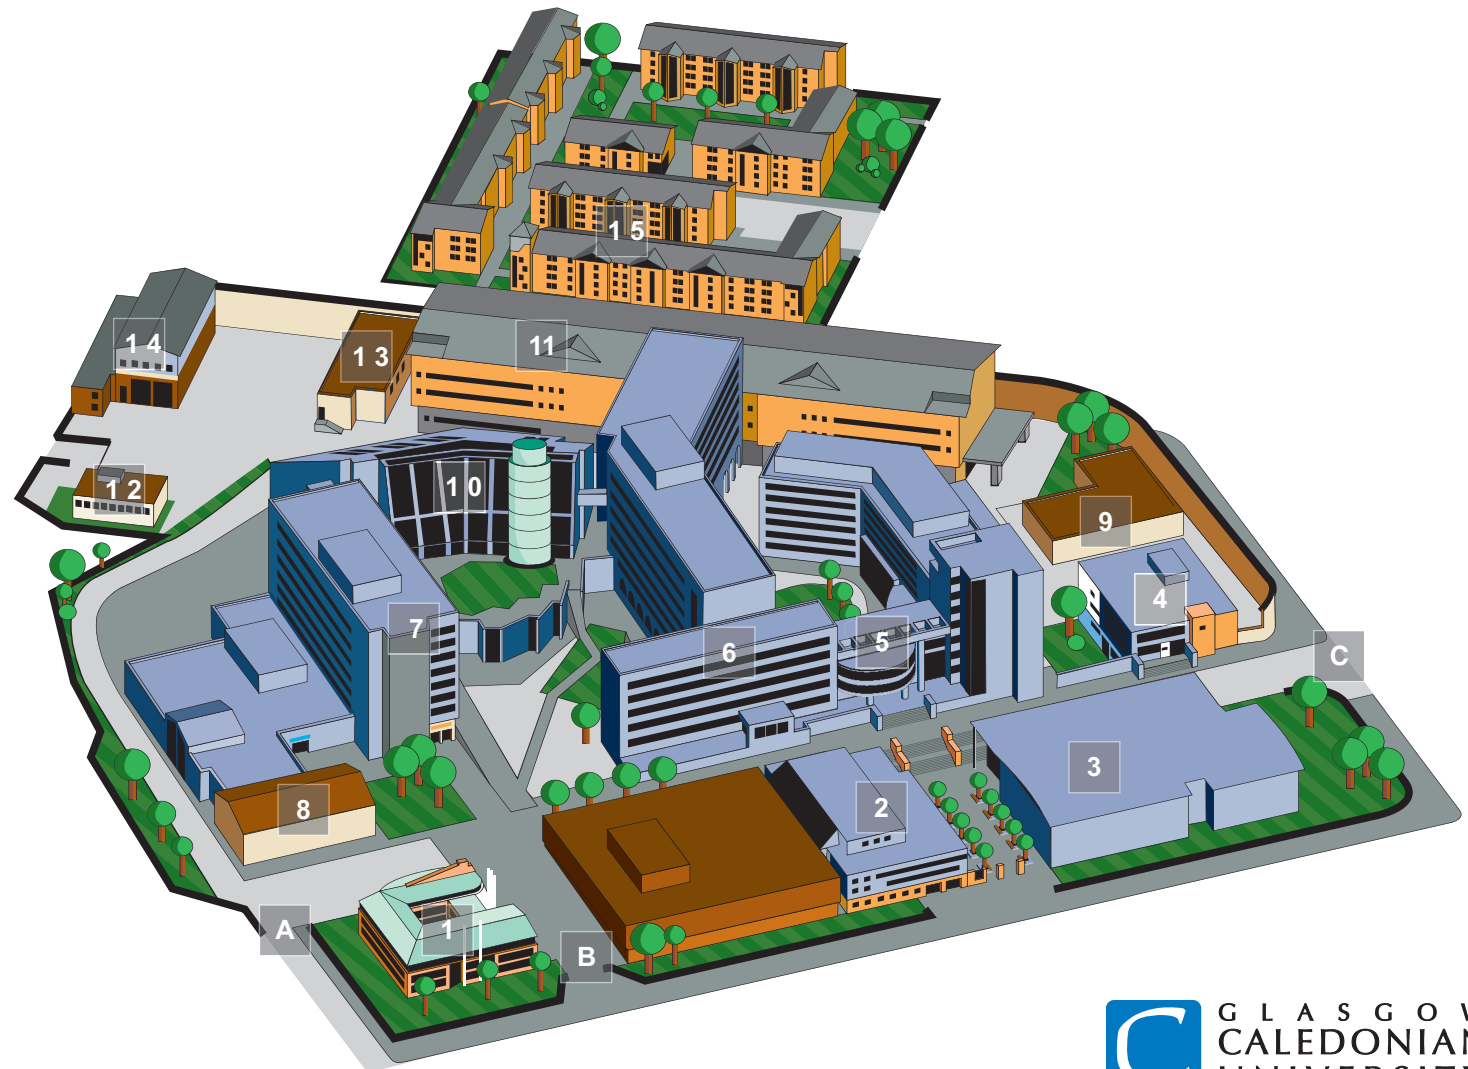

ACCESS TO THE UNIVERSITY

Vehicle Entrance

From Cowcaddens Road - A

Pedestrian Entrance

From Cowcaddens Road - B

Disabled Parking Entrance

From North Hanover Street - C

UNIVERSITY BUILDINGS

- Britannia Building 1
- CLIC: Caledonian Library & Information Centre 2
- Arc Health & Fitness Facility 3
- North Hanover Building 4
- Govan Mbeki Building 5
- George Moore Building 6
- Hamish Wood Building 7
- Students' Association Building 8
- Occupational Health Unit 9
- The Saltire Centre 10
- Charles Oakley Laboratories 11
- Nursery 12
- Teaching Block 13
- Milton Street Building 14
- Caledonian Court 15