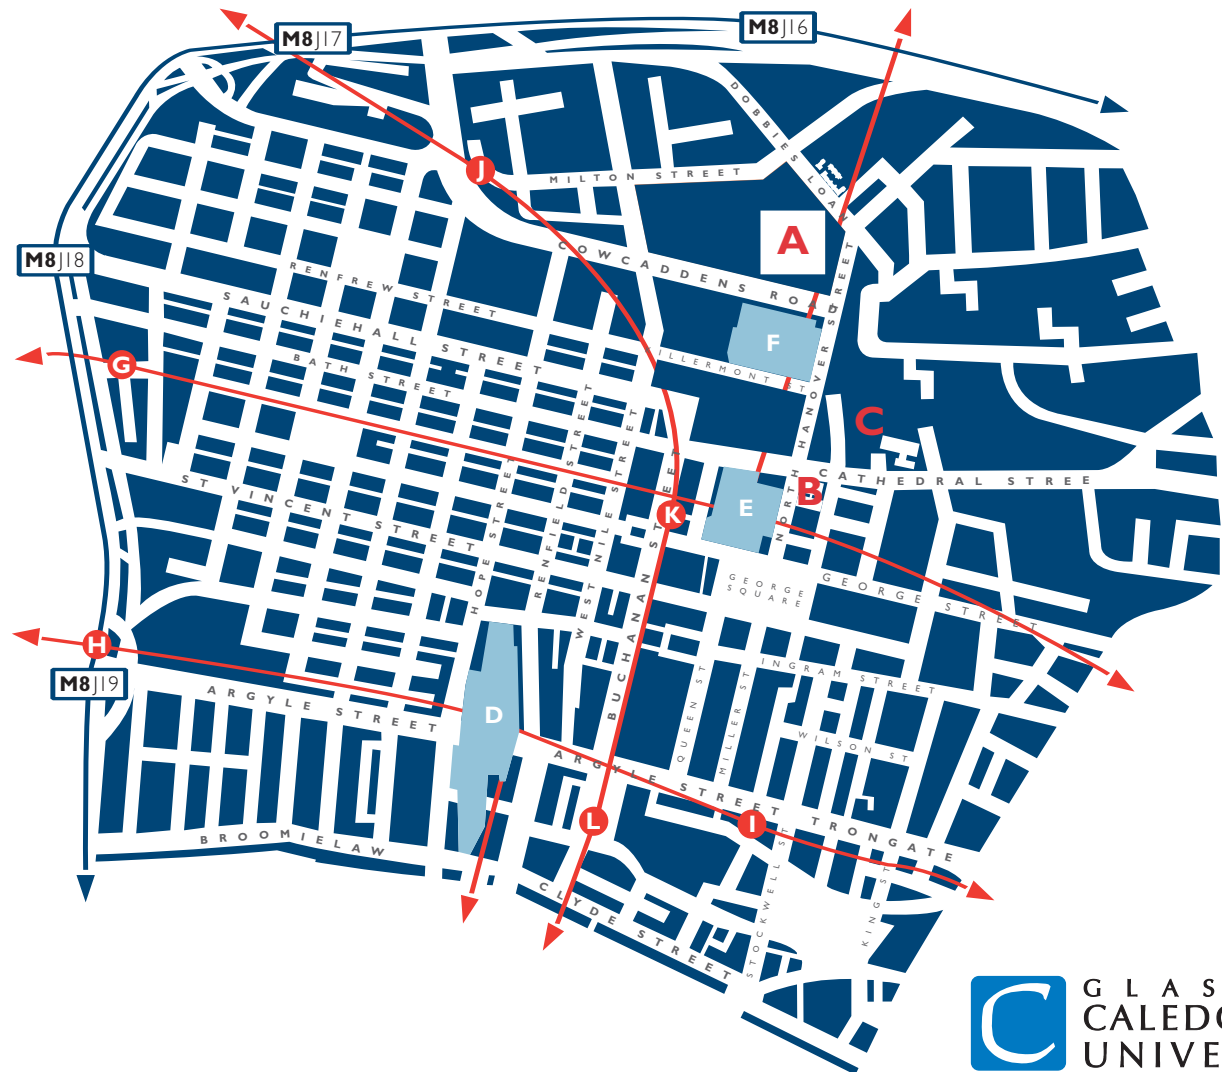

- Britannia Building 1
- CLIC: Caledonian Library & Information Centre 2
- Arc Health & Fitness Facility 3
- North Hanover Building 4
- Govan Mbeki Building 5
- George Moore Building 6
- Hamish Wood Building 7
- Students' Association Building 8
- Occupational Health Unit 9
- The Saltire Centre 10
- Charles Oakley Laboratories 11
- Nursery 12
- Teaching Block 13
- Milton Street Building 14
- Caledonian Court 15

Central Station - D

Queen Street Station - E

Bus Station

Buchanan Bus Station - F

LOCAL & REGIONAL TRAVEL

Train Stations

Charing Cross - G

Anderston - H

Argyle Street - I

LOCAL TRAVEL

Subway Stations

Cowcaddens - J

Buchanan Street - K

St Enoch - L

Glasgow Caledonian University

70 Cowcaddens Road

Glasgow

G4 0BA

Scotland, UK